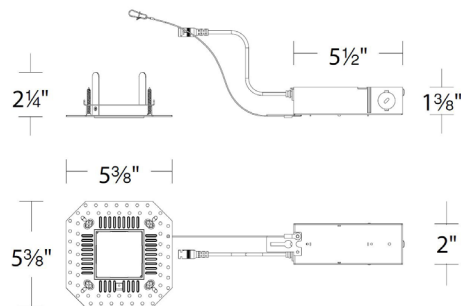

### SPECIFICATIONS

<b>Input</b>	Universal 120-277V AC 50/60 Hz
<b>Standards:</b>	ETL & cETL
<b>Dimming:</b>	Electronic Low Voltage (ELV): 100%-1% Triac: 100%-1% 0-10V: 100%-1%
<b>Mounting:</b>	Ceiling thickness: 1/2"- 1" Ceiling cutout: Ø 3 5/8"
<b>Construction:</b>	20 Gauge galvanized sheet Die-cast spackle flange included
<b>Warranty:</b>	5 year product warranty

Fixture Type:

Catalog Number:

Project:

Location:

Model	Power	Rating	Compatible Trims
<b>A1RS-3471-DW</b> <i>Round Trimless</i>	15W	Non-IC	A1RS-D47M-DW, A1RS-D47LM-DW A1RS-A47M-DW, A1RS-A47LM-DW A1RS-W47A-DW, A1RS-W47LA-DW

Example: **A1RS-3471-DW**

Model	Power	Rating	Compatible Trims
<b>A1RS-3571-DW</b> <i>Square Trimless</i>	15W	Non-IC	A1RS-D57M-DW, A1RS-D57LM-DW A1RS-A57M-DW, A1RS-A57LM-DW A1RS-W57A-DW, A1RS-W57LA-DW

Example: **A1RS-3571-DW**