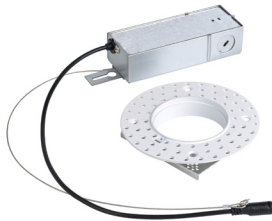

# A1RS-3471-DW, A1RS-3571-DW

### SPECIFICATIONS

<b>Input</b>	Universal 120-277V AC 50/60 Hz
<b>Standards:</b>	ETL & cETL
<b>Dimming:</b>	Electronic Low Voltage (ELV): 100%-1% Triac: 100%-1% 0-10V: 100%-1%
<b>Mounting:</b>	Ceiling thickness: 1/2"- 1" Ceiling cutout: Ø 3 5/8"
<b>Construction:</b>	20 Gauge galvanized sheet Die-cast spackle flange included
<b>Warranty:</b>	5 year product warranty

Fixture Type:

Catalog Number:

Project:

Location:

Model	Power	Rating	Compatible Trims
<b>A1RS-3471-DW</b> <i>Round Trimless</i>	15W	Non-IC	A1RS-D47M-DW, A1RS-D47LM-DW A1RS-A47M-DW, A1RS-A47LM-DW A1RS-W47A-DW, A1RS-W47LA-DW