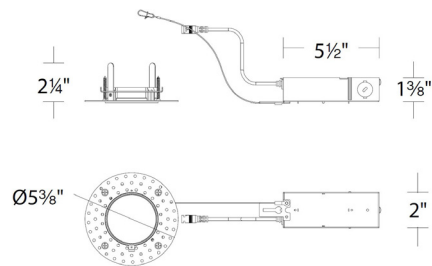

### SPECIFICATIONS

<b>Input</b>	Universal 120-277V AC 50/60 Hz
<b>Standards:</b>	ETL & cETL
<b>Dimming:</b>	Electronic Low Voltage (ELV): 100%-1% Triac: 100%-1% 0-10V: 100%-1%
<b>Mounting:</b>	Ceiling thickness: 1/2"- 1" Ceiling cutout: Ø 3 5/8"
<b>Construction:</b>	20 Gauge galvanized sheet Die-cast spackle flange included
<b>Warranty:</b>	5 year product warranty

Fixture Type:

Catalog Number:

Project:

Location:

Model	Power	Rating	Compatible Trims
<b>A1RS-3471-DW</b> <i>Round Trimless</i>	15W	Non-IC	A1RS-D47M-DW, A1RS-D47LM-DW A1RS-A47M-DW, A1RS-A47LM-DW A1RS-W47A-DW, A1RS-W47LA-DW