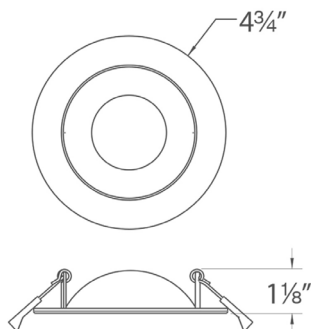

LINE DRAWING

SPECIFICATIONS

Color Temp: 2700K / 3000K / 3500K / 4000K / 5000K

Input: 120 -277 VAC, 50/60Hz

CRI: 90

Dimming: ELV: 100-5%, TRIAC: 100-5%

Rated Life: 50000 Hours

Mounting: Heavy gauge retention clips secures fixture to ceiling

Standards: ETL, cETL, Title 24 JA8-2016 Compliant, Wet Location Listed

Construction: Steel with frosted TIR lens