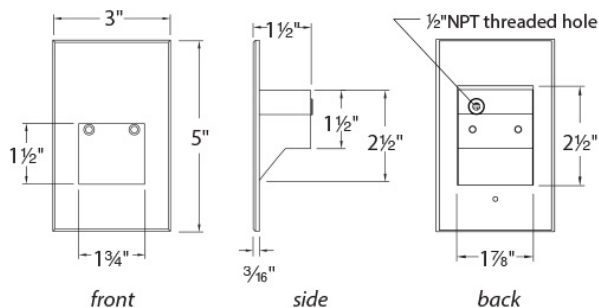

LINE DRAWING

aispire.com
Phone (800) 526.2588
Fax (800) 526.2585

Headquarters/Eastern Distribution Center
44 Harbor Park Drive
Port Washington, NY 11050

Central Distribution Center
1600 Distribution Ct
Lithia Springs, GA 30122

Western Distribution Center
1750 Archibald Avenue
Ontario, CA 91760