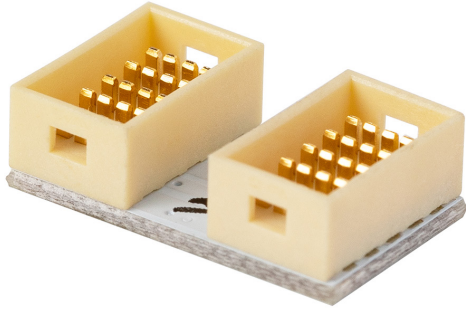

Tape to Tape Connector A2L00

Fixture Type: _____

Catalog Number: _____

Project: _____

Location: _____

FINISHES

White

Model

A2L00-WT

FEATURES

- Connects sections
- 5 Year warranty

LINE DRAWING

SPECIFICATIONS

Mounting: Can be mounted on ceiling or wall in all orientations

Finish: WHITE

Operating Temp: -4°F to 104°F (-20°C to 40°C)