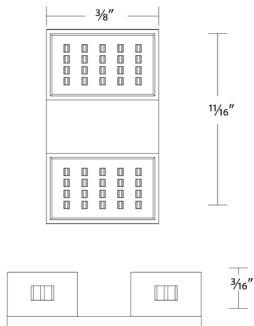

Tape to Tape Connector A2L00

Fixture Type: _____

Catalog Number: _____

Project: _____

Location: _____

FINISHES

White

Model

A2L00-WT

FEATURES

- Connects sections
- 5 Year warranty

LINE DRAWING

SPECIFICATIONS

Mounting: Can be mounted on ceiling or wall in all orientations

Finish: WHITE

Operating Temp: -4°F to 104°F (-20°C to 40°C)