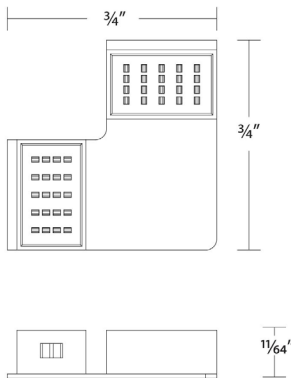

A2L05-WT

FEATURES

- Connects sections
- 5 Year warranty

LINE DRAWING

SPECIFICATIONS

Mounting: Can be mounted on ceiling or wall in all orientations

Finish: White

Operating Temp: -4°F to 104°F (-20°C to 40°C)