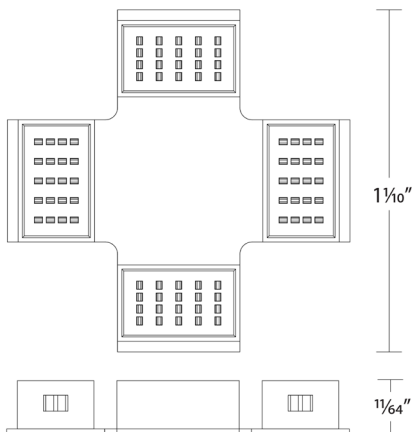

X Connector A2L07

Fixture Type: _____

Catalog Number: _____

Project: _____

Location: _____

Model	Finish
A2L07	WT White

Example: **A2L07-WT**

FEATURES

- Connects sections
- 5 year warranty

LINE DRAWING

SPECIFICATIONS

- Mounting:** Can be mounted on ceiling or wall in all orientations
- Finish:** White
- Operating Temp:** -4°F to 104°F (-20°C to 40°C)
- Standards:** uL, cUL, Damp Location Listed, ADA