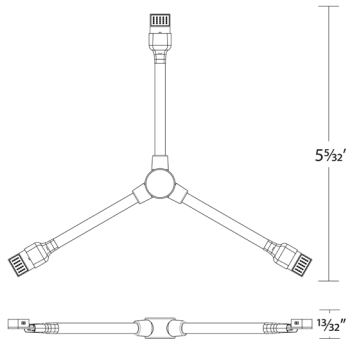

Flexible Tape to Tape Y Connector A2L08

Fixture Type:

Catalog Number:

Project:

Location:

FINISHES

White

Model

A2L08-WT

FEATURES

- Connects sections
- 5 Year warranty

LINE DRAWING

SPECIFICATIONS

Mounting: Can be mounted on ceiling or wall in all orientations

Finish: White

Operating Temp: -4°F to 104°F (-20°C to 40°C)