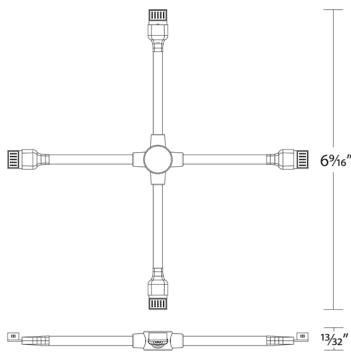

Flexible Tape to Tape X Connector A2Log

Fixture Type: _____

Catalog Number: _____

Project: _____

Location: _____

| Model | Finish |
|-------|----------|
| A2Log | WT White |

Example: **A2Log-WT**

FEATURES

- Connects sections
- 5 year warranty

LINE DRAWING

SPECIFICATIONS

Mounting: Can be mounted on ceiling or wall in all orientations

Finish: White

Operating Temp: -4°F to 104°F (-20°C to 40°C)

Standards: uL, cUL, Damp Location Listed, ADA