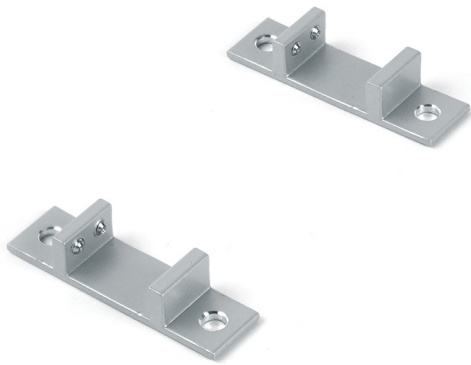

LINEAR CHANNEL MOUNTING CLIP

A2L12

Fixture Type: _____

Catalog Number: _____

Project: _____

Location: _____

FINISHES

Aluminum

Model

A2L12-AL

FEATURES

- Used to mount any aluminum channel
- Includes 2 pieces, 4 screws
- 5 Year warranty

SPECIFICATIONS

Mounting: Can be mounted on ceiling or wall in all orientations

Finish: Aluminum

Operating Temp: -4°F to 104°F (-20°C to 40°C)