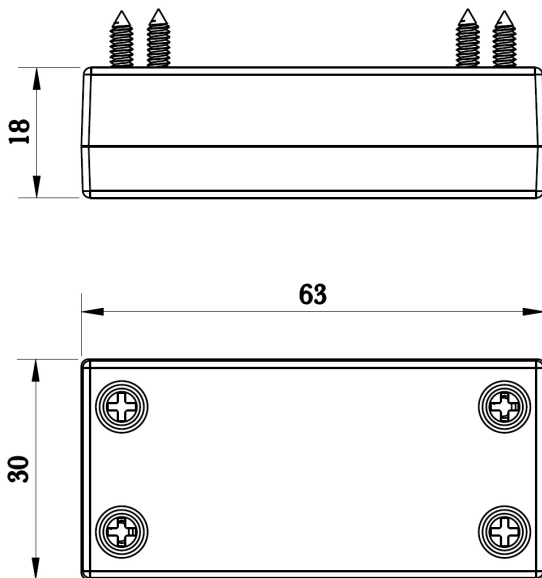

5-3 Low Voltage Wiring Box A2L15-WT

Fixture Type: _____

Catalog Number: _____

Project: _____

Location: _____

FINISHES

White

Model

A2L15-WT

FEATURES

- Neatly houses connectors for 5 wires to 3 wires cable.

LINE DRAWING

SPECIFICATIONS

Construction:	Metal
Mounting	Can be mounted on ceiling or wall in all orientations
Finish	White
Operating Temp:	-4°F to 104°F (-20°C to 40°C)
Standards:	Damp Location Listed