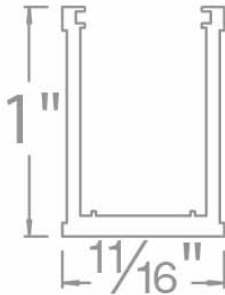

LINEAR CHANNEL

A2L10-5

Fixture Type: _____

Catalog Number: _____

Project: _____

Location: _____

FINISHES

Aluminum

Model

A2L20-5-AL

FEATURES

- 1" deep aluminium channel for LINEAR tapes
- Snap-on diffuser
- 5 Year warranty

SPECIFICATIONS

Mounting: Can be mounted on ceiling or wall in all orientations

Finish: Aluminum

Operating Temp: -4°F to 104°F (-20°C to 40°C)

Standards: UL & cUL, Wet location listed.

ACCESSORIES

Adjustable Mounting Clips

A2L11-AL
Aluminum

Adjusts 50° from center either way.

Used to mount any aluminum channel.

Includes 2 pieces, 4 screws

Mounting Clips