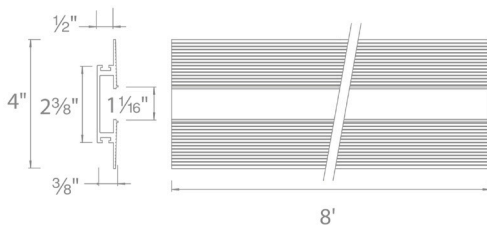

Symmetrical Recessed Channel A2L5

Fixture Type: _____

Catalog Number: _____

Project: _____

Location: _____

FINISHES

White

Model	Length	Finish
A2L50 (8 ft linear channel) A2L51 (perpendicular corner) A2L52 (outside corner) A2L53 (lateral corner) A2L54 (power feed)	8 ft	WT White

Example: **A2L50-8-WT**

DESCRIPTION

Compatible products include ASPIRE Linear CCT Tunable, ASPIRE Linear RGBW/W

LINE DRAWING

FEATURES

- Installs within drywall depth
- Linear channel can be field cut
- Accommodates either one or two runs of ASPIRE Linear, see individual ASPIRE Linear spec sheets
- Includes a translucent white acrylic diffuser
- Dense foam insert for spackling
- Aluminum extrusion powder coated in matte white
- Remote transformer is required

8 ft linear channel

Includes an end cap and diffuser
Can be field cut

A2L50-8-WT

Power Feed

Includes a wiring box, two hanger bars, two five-pin InvisiLED adapters, an end cap and diffuser. The end cap may be placed on either side or be removed. Hanger bars may install on any side of the wiring box.