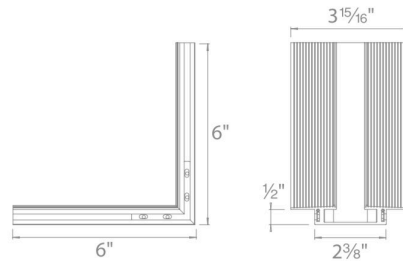

Outside corner
Transitions around
columns, bump outs, or
soffits. Includes diffuser

A2L52-WT