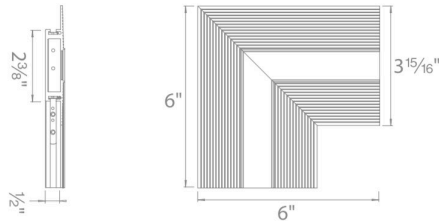

Symmetrical Recessed Channel A2L5

Lateral corner
Includes diffuser

A2L53-WT