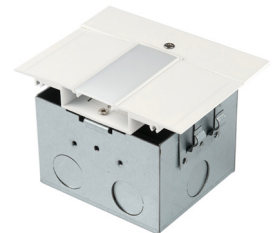

Symmetrical Recessed Channel A2L5

Fixture Type: _____

Catalog Number: _____

Project: _____

Location: _____

FINISHES

White

Model	Length	Finish
A2L50 (8 ft linear channel) A2L51 (perpendicular corner) A2L52 (outside corner) A2L53 (lateral corner) A2L54 (power feed)	8 ft	WT White

Example: **A2L50-8-WT**

DESCRIPTION

Compatible products include ASPIRE Linear CCT Tunable, ASPIRE Linear RGBW/W

LINE DRAWING

FEATURES

- Installs within drywall depth
- Linear channel can be field cut
- Accommodates either one or two runs of ASPIRE Linear, see individual ASPIRE Linear spec sheets
- Includes a translucent white acrylic diffuser
- Dense foam insert for spackling
- Aluminum extrusion powder coated in matte white
- Remote transformer is required

8 ft linear channel

Includes an end cap and diffuser
Can be field cut

A2L50-8-WT

Power Feed

Includes a wiring box, two hanger bars, two five-pin InvisiLED adapters, an end cap and diffuser. The end cap may be placed on either side or be removed. Hanger bars may install on any side of the wiring box.

A2L54-WT

Symmetrical Recessed Channel A2L5

Lateral corner
Includes diffuser

A2L53-WT

Perpendicular corner
Transitions between
walls or wall to ceiling
Includes diffuser

A2L51-WT

Outside corner
Transitions around
columns, bump outs, or
soffits. Includes diffuser