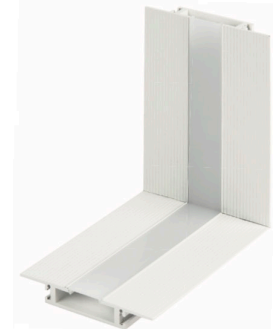

Symmetrical Recessed Channel A2L5

Fixture Type: _____

Catalog Number: _____

Project: _____

Location: _____

FINISHES

White

Model	Length	Finish
A2L50 (8 ft linear channel) A2L51 (perpendicular corner) A2L52 (outside corner) A2L53 (lateral corner) A2L54 (power feed)	8 ft	WT White

Example: **A2L50-8-WT**

DESCRIPTION

Compatible products include ASPIRE Linear CCT Tunable, ASPIRE Linear RGBW/W

LINE DRAWING

FEATURES

- Installs within drywall depth
- Linear channel can be field cut
- Accommodates either one or two runs of ASPIRE Linear, see individual ASPIRE Linear spec sheets
- Includes a translucent white acrylic diffuser
- Dense foam insert for spackling
- Aluminum extrusion powder coated in matte white
- Remote transformer is required

8 ft linear channel

Includes an end cap and diffuser
Can be field cut

A2L50-8-WT

Power Feed

Includes a wiring box, two hanger bars, two five-pin InvisiLED adapters, an end cap and diffuser. The end cap may be placed on either side or be removed. Hanger bars may install on any side of the wiring box.

A2L54-WT

Symmetrical Recessed Channel A2L5

Lateral corner
Includes diffuser

A2L53-WT

Perpendicular corner
Transitions between
walls or wall to ceiling
Includes diffuser

A2L51-WT

Outside corner
Transitions around
columns, bump outs, or
soffits. Includes diffuser