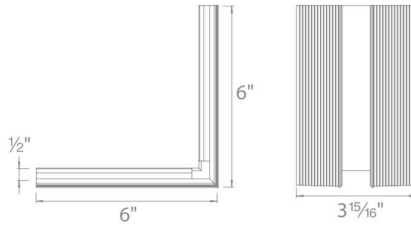

Symmetrical Recessed Channel A2L5

Fixture Type: _____

Catalog Number: _____

Project: _____

Location: _____

FINISHES

White

Model	Length	Finish
A2L50 (8 ft linear channel) A2L51 (perpendicular corner) A2L52 (outside corner) A2L53 (lateral corner) A2L54 (power feed)	8 ft	WT White

A2L54-WT

Symmetrical Recessed Channel A2L5

Lateral corner
Includes diffuser

A2L53-WT

Perpendicular corner
Transitions between
walls or wall to ceiling
Includes diffuser

A2L51-WT

Outside corner
Transitions around
columns, bump outs, or
soffits. Includes diffuser