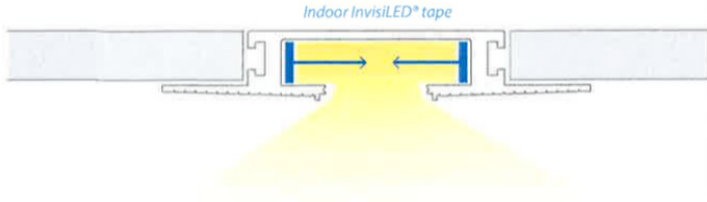

Symmetrical Recessed Channel A2L5

Fixture Type: _____

Catalog Number: _____

Project: _____

Location: _____

FINISHES

White

Model	Length	Finish
A2L50 (8 ft linear channel) A2L51 (perpendicular corner) A2L52 (outside corner) A2L53 (lateral corner) A2L54 (power feed)	8 ft	WT White

Example: **A2L50-8-WT**

DESCRIPTION

Compatible products include ASPIRE Linear CCT Tunable, ASPIRE Linear RGBW/W

LINE DRAWING

FEATURES

- Installs within drywall depth
- Linear channel can be field cut
- Accommodates either one or two runs of ASPIRE Linear, see individual ASPIRE Linear spec sheets
- Includes a translucent white acrylic diffuser
- Dense foam insert for spackling
- Aluminum extrusion powder coated in matte white
- Remote transformer is required

8 ft linear channel

Includes an end cap and diffuser
Can be field cut

A2L50-8-WT

Power Feed

Includes a wiring box, two hanger bars, two five-pin InvisiLED adapters, an end cap and diffuser. The end cap may be placed on either side or be removed. Hanger bars may install on any side of the wiring box.