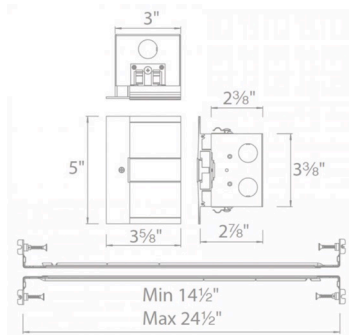

Symmetrical Recessed Channel A2L5

Fixture Type: _____

Catalog Number: _____

Project: _____

Location: _____

FINISHES

White

Model	Length	Finish
A2L50 (8 ft linear channel) A2L51 (perpendicular corner) A2L52 (outside corner) A2L53 (lateral corner) A2L54 (power feed)	8 ft	WT White

Example: **A2L50-8-WT**

DESCRIPTION

Compatible products include ASPIRE Linear CCT Tunable, ASPIRE Linear RGBW/W

LINE DRAWING

FEATURES

- Installs within drywall depth
- Linear channel can be field cut
- Accommodates either one or two runs of ASPIRE Linear, see individual ASPIRE Linear spec sheets
- Includes a translucent white acrylic diffuser
- Dense foam insert for spackling
- Aluminum extrusion powder coated in matte white
- Remote transformer is required

8 ft linear channel

Includes an end cap and diffuser
Can be field cut

A2L50-8-WT

Power Feed

Includes a wiring box, two hanger bars, two five-pin InvisiLED adapters, an end cap and diffuser. The end cap may be placed on either side or be removed. Hanger bars may install on any side of the wiring box.