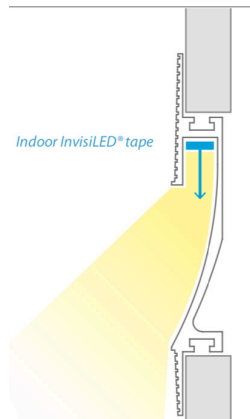

Asymmetrical Recessed Channel A2L6

Fixture Type: _____

Catalog Number: _____

Project: _____

Location: _____

FINISHES

Model	Length	Finish
A2L60 (8 ft linear channel)	8 ft	WT White
A2L64 (power feed)		

Example: **A2L60-8-WT**

DESCRIPTION

Compatible products are AISPIRE Linear CCT Tunable, AISPIRE Linear RGBW/W

LINE DRAWING

8 ft linear channel

Includes an end cap and diffuser
Can be field cut

Power Feed

Includes a wiring box, two hanger bars, two five-pin InvisiLED adapters, and two end caps. The end cap may be placed on either side or be removed. Hanger bars may install on any side of the wiring box.

FEATURES

- Installs within drywall depth
- Linear channel can be field cut
- Accommodates one run of AISPIRE Linear indoor tape
- Dense foam insert for spackling
- Recommended installation within 15 inches of surface to be illuminated
- Aluminum extrusion powder coated in matte white