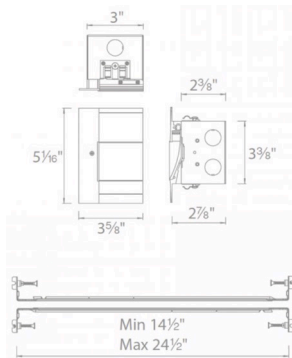

Asymmetrical Recessed Channel A2L6

Fixture Type: _____

Catalog Number: _____

Project: _____

Location: _____

FINISHES

Model	Length	Finish
A2L60 (8 ft linear channel)	8 ft	WT White
A2L64 (power feed)		

Example: **A2L60-8-WT**

DESCRIPTION

Compatible products are AISPIRE Linear CCT Tunable, AISPIRE Linear RGBW/W

LINE DRAWING

8 ft linear channel

Includes an end cap and diffuser
Can be field cut

Power Feed

Includes a wiring box, two hanger bars, two five-pin InvisiLED adapters, and two end caps. The end cap may be placed on either side or be removed. Hanger bars may install on any side of the wiring box.

FEATURES

- Installs within drywall depth
- Linear channel can be field cut
- Accommodates one run of AISPIRE Linear indoor tape
- Dense foam insert for spackling
- Recommended installation within 15 inches of surface to be illuminated
- Aluminum extrusion powder coated in matte white