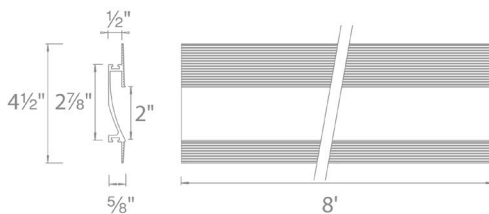

Asymmetrical Recessed Channel A2L6

Fixture Type: _____

Catalog Number: _____

Project: _____

Location: _____

FINISHES

Model	Length	Finish
A2L60 (8 ft linear channel)	8 ft	WT White
A2L64 (power feed)		

Example: **A2L60-8-WT**

DESCRIPTION

Compatible products are AISPIRE Linear CCT Tunable, AISPIRE Linear RGBW/W

LINE DRAWING

8 ft linear channel

Includes an end cap and diffuser
Can be field cut

Power Feed

Includes a wiring box, two hanger bars, two five-pin InvisiLED adapters, and two end caps. The end cap may be placed on either side or be removed. Hanger bars may install on any side of the wiring box.

FEATURES

- Installs within drywall depth
- Linear channel can be field cut
- Accommodates one run of AISPIRE Linear indoor tape
- Dense foam insert for spackling
- Recommended installation within 15 inches of surface to be illuminated
- Aluminum extrusion powder coated in matte white