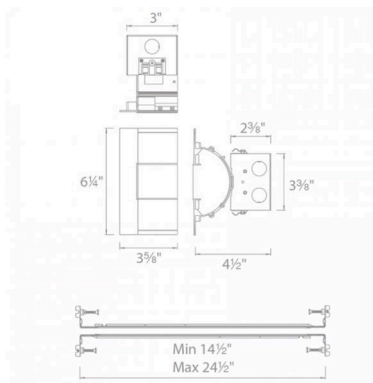

Indirect Recessed Channel A2L7

Fixture Type:

Catalog Number:

Project:

Location:

FINISHES

White

Model	Length	Finish
A2L70 (8 ft linear channel)	8 ft	WT White
A2L74 (power feed)		

Example: **A2L70-8-WT**

DESCRIPTION

Compatible Products are AISPIRE Linear CCT Tunable and AISPIRE Linear RGBWW.

LINE DRAWING

8 ft linear channel

Includes an end cap and diffuser
Can be field cut

A2L70-8-WT

Power Feed

Includes a wiring box, two hanger bars, two five-pin InvisiLED adapters, and one end cap. The end cap may be placed on either side or be removed. Hanger bars may install on any side of the wiring box.