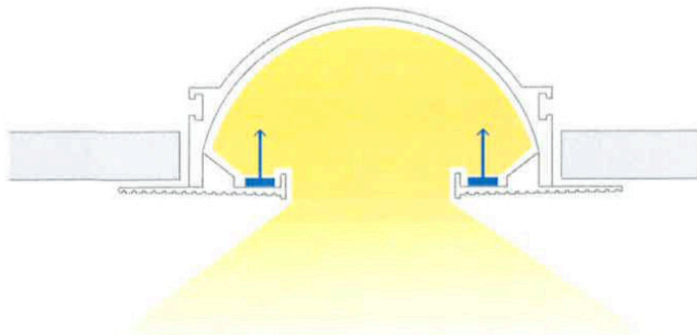

Indirect Recessed Channel A2L7

Fixture Type:

Catalog Number:

Project:

Location:

FINISHES

White

Model	Length	Finish
A2L70 (8 ft linear channel)	8 ft	WT White
A2L74 (power feed)		

Example: **A2L70-8-WT**

DESCRIPTION

Compatible Products are AISPIRE Linear CCT Tunable and AISPIRE Linear RGBWW.

LINE DRAWING

8 ft linear channel

Includes an end cap and diffuser
Can be field cut

A2L70-8-WT

Power Feed

Includes a wiring box, two hanger bars, two five-pin InvisiLED adapters, and one end cap. The end cap may be placed on either side or be removed. Hanger bars may install on any side of the wiring box.