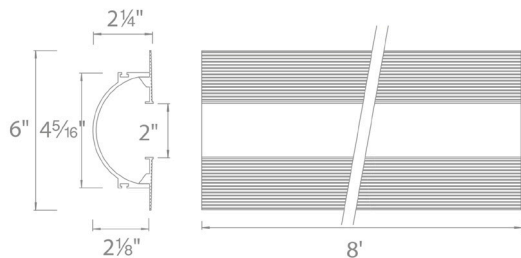

Indirect Recessed Channel A2L7

Fixture Type:

Catalog Number:

Project:

Location:

FINISHES

White

Model	Length	Finish
A2L70 (8 ft linear channel)	8 ft	WT White
A2L74 (power feed)		

Example: **A2L70-8-WT**

DESCRIPTION

Compatible Products are AISPIRE Linear CCT Tunable and AISPIRE Linear RGBWW.

LINE DRAWING

8 ft linear channel

Includes an end cap and diffuser
Can be field cut

A2L70-8-WT

Power Feed

Includes a wiring box, two hanger bars, two five-pin InvisiLED adapters, and one end cap. The end cap may be placed on either side or be removed. Hanger bars may install on any side of the wiring box.